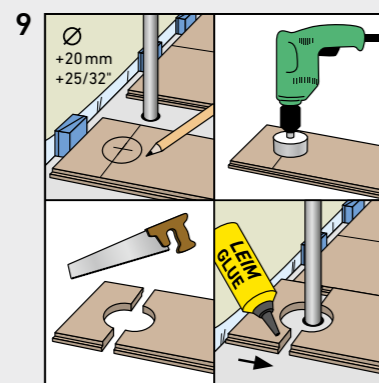

DYNAMIC PLUS

BY SWISS KRONO GROUP

SWISS KRONO TEX GMBH & CO. KG
 Wittstocker Chaussee 1
 D-16909 Heiligengrabe / Germany
www.swisskrono.de
www.swisskrono.com

REMOVAL

Installation clips:
 YouTube-Chanel
SWISS KRONO
 Heiligengrabe