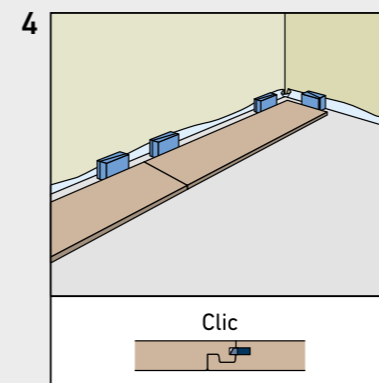

DYNAMIC PLUS

BY SWISS KRONO GROUP

SWISS KRONO TEX GMBH & CO. KG
 Wittstocker Chaussee 1
 D-16909 Heiligengrabe / Germany
www.swisskrono.de
www.swisskrono.com

REMOVAL

Installation clips:
 YouTube-Chanel
SWISS KRONO
 Heiligengrabe