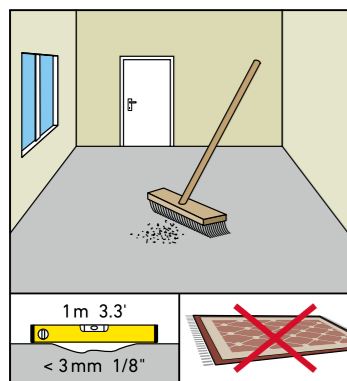

DYNAMIC PLUS

BY SWISS KRONO GROUP

SWISS KRONO TEX GMBH & CO. KG
 Wittstocker Chaussee 1
 D-16909 Heiligengrabe / Germany
www.swisskrono.de
www.swisskrono.com

REMOVAL

Installation clips:
 YouTube-Chanel
SWISS KRONO
 Heiligengrabe