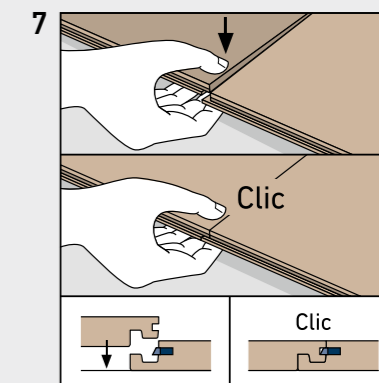

DYNAMIC PLUS

BY SWISS KRONO GROUP

SWISS KRONO TEX GMBH & CO. KG
 Wittstocker Chaussee 1
 D-16909 Heiligengrabe / Germany
www.swisskrono.de
www.swisskrono.com

REMOVAL

Installation clips:
 YouTube-Chanel
SWISS KRONO
 Heiligengrabe