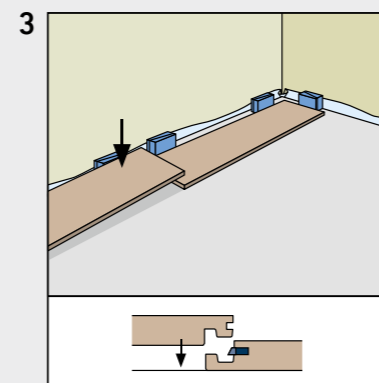

DYNAMIC PLUS

BY SWISS KRONO GROUP

SWISS KRONO TEX GMBH & CO. KG
 Wittstocker Chaussee 1
 D-16909 Heiligengrabe / Germany
www.swisskrono.de
www.swisskrono.com

REMOVAL

Installation clips:
 YouTube-Chanel
SWISS KRONO
 Heiligengrabe