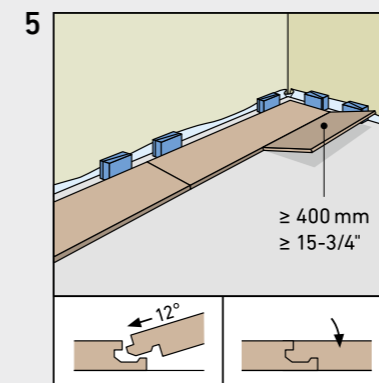

DYNAMIC PLUS

BY SWISS KRONO GROUP

SWISS KRONO TEX GMBH & CO. KG
 Wittstocker Chaussee 1
 D-16909 Heiligengrabe / Germany
www.swisskrono.de
www.swisskrono.com

REMOVAL

Installation clips:
 YouTube-Chanel
SWISS KRONO
 Heiligengrabe