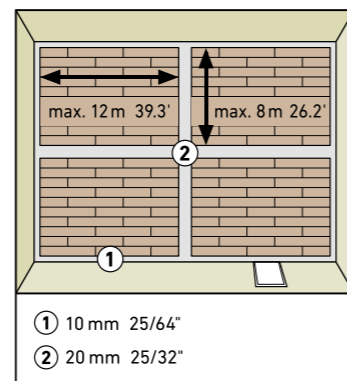

DYNAMIC PLUS

BY SWISS KRONO GROUP

SWISS KRONO TEX GMBH & CO. KG
 Wittstocker Chaussee 1
 D-16909 Heiligengrabe / Germany
www.swisskrono.de
www.swisskrono.com

REMOVAL

Installation clips:
 YouTube-Chanel
SWISS KRONO
 Heiligengrabe