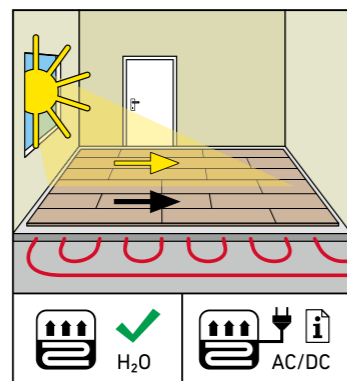

DYNAMIC PLUS

BY SWISS KRONO GROUP

SWISS KRONO TEX GMBH & CO. KG
 Wittstocker Chaussee 1
 D-16909 Heiligengrabe / Germany
www.swisskrono.de
www.swisskrono.com

REMOVAL

Installation clips:
 YouTube-Chanel
SWISS KRONO
 Heiligengrabe