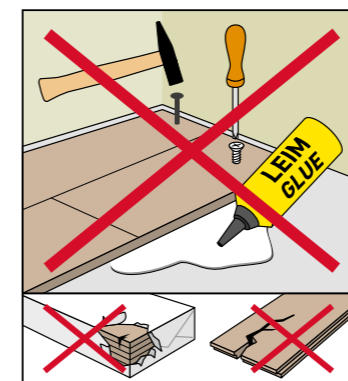

DYNAMIC PLUS

BY SWISS KRONO GROUP

SWISS KRONO TEX GMBH & CO. KG
 Wittstocker Chaussee 1
 D-16909 Heiligengrabe / Germany
www.swisskrono.de
www.swisskrono.com

REMOVAL

Installation clips:
 YouTube-Chanel
SWISS KRONO
 Heiligengrabe