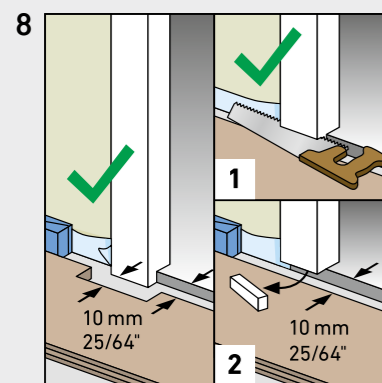

DYNAMIC PLUS

BY SWISS KRONO GROUP

SWISS KRONO TEX GMBH & CO. KG
 Wittstocker Chaussee 1
 D-16909 Heiligengrabe / Germany
www.swisskrono.de
www.swisskrono.com

REMOVAL

Installation clips:
 YouTube-Chanel
SWISS KRONO
 Heiligengrabe