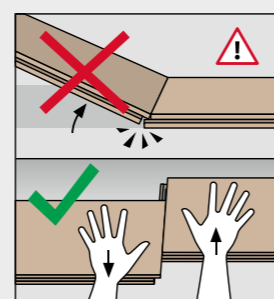

DYNAMIC PLUS

BY SWISS KRONO GROUP

SWISS KRONO TEX GMBH & CO. KG
 Wittstocker Chaussee 1
 D-16909 Heiligengrabe / Germany
www.swisskrono.de
www.swisskrono.com

REMOVAL

Installation clips:
 YouTube-Chanel
SWISS KRONO
 Heiligengrabe