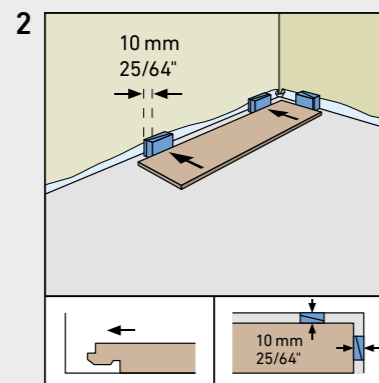

DYNAMIC PLUS

BY SWISS KRONO GROUP

SWISS KRONO TEX GMBH & CO. KG
 Wittstocker Chaussee 1
 D-16909 Heiligengrabe / Germany
www.swisskrono.de
www.swisskrono.com

REMOVAL

Installation clips:
 YouTube-Chanel
SWISS KRONO
 Heiligengrabe