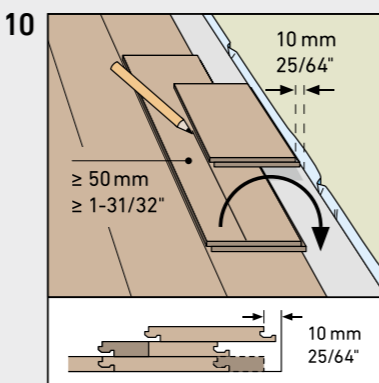

DYNAMIC PLUS

BY SWISS KRONO GROUP

SWISS KRONO TEX GMBH & CO. KG
 Wittstocker Chaussee 1
 D-16909 Heiligengrabe / Germany
www.swisskrono.de
www.swisskrono.com

REMOVAL

Installation clips:
 YouTube-Chanel
SWISS KRONO
 Heiligengrabe