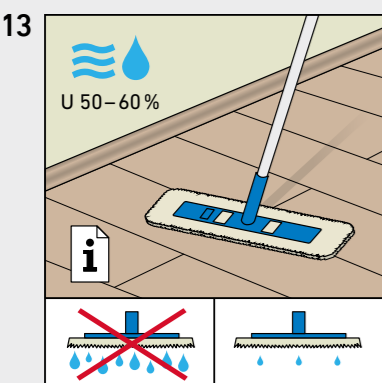

DYNAMIC PLUS

BY SWISS KRONO GROUP

SWISS KRONO TEX GMBH & CO. KG
 Wittstocker Chaussee 1
 D-16909 Heiligengrabe / Germany
www.swisskrono.de
www.swisskrono.com

REMOVAL

Installation clips:
 YouTube-Chanel
SWISS KRONO
 Heiligengrabe