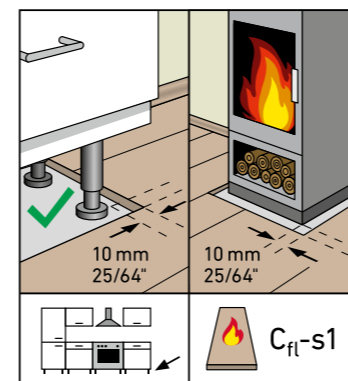

DYNAMIC PLUS

BY SWISS KRONO GROUP

SWISS KRONO TEX GMBH & CO. KG
 Wittstocker Chaussee 1
 D-16909 Heiligengrabe / Germany
www.swisskrono.de
www.swisskrono.com

REMOVAL

Installation clips:
 YouTube-Chanel
SWISS KRONO
 Heiligengrabe