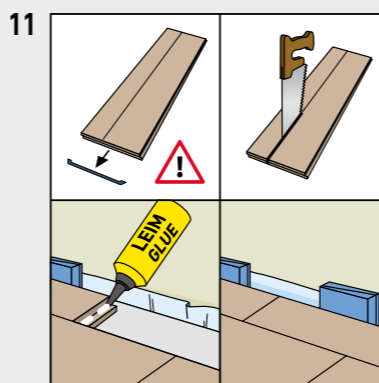

DYNAMIC PLUS

BY SWISS KRONO GROUP

SWISS KRONO TEX GMBH & CO. KG
 Wittstocker Chaussee 1
 D-16909 Heiligengrabe / Germany
www.swisskrono.de
www.swisskrono.com

REMOVAL

Installation clips:
 YouTube-Chanel
SWISS KRONO
 Heiligengrabe