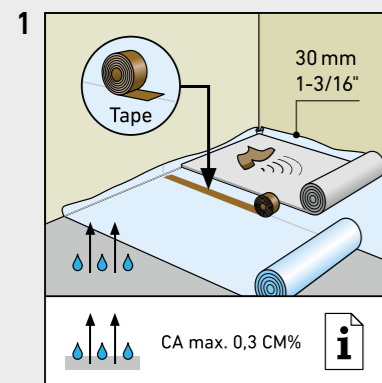

DYNAMIC PLUS

BY SWISS KRONO GROUP

SWISS KRONO TEX GMBH & CO. KG
 Wittstocker Chaussee 1
 D-16909 Heiligengrabe / Germany
www.swisskrono.de
www.swisskrono.com

REMOVAL

Installation clips:
 YouTube-Chanel
SWISS KRONO
 Heiligengrabe