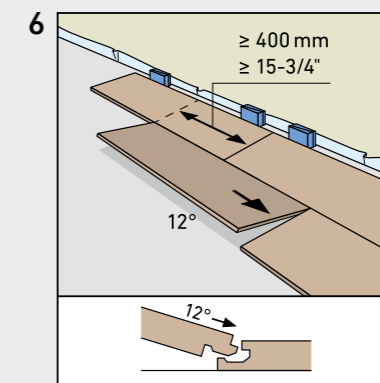

DYNAMIC PLUS

BY SWISS KRONO GROUP

SWISS KRONO TEX GMBH & CO. KG
 Wittstocker Chaussee 1
 D-16909 Heiligengrabe / Germany
www.swisskrono.de
www.swisskrono.com

REMOVAL

Installation clips:
 YouTube-Chanel
SWISS KRONO
 Heiligengrabe