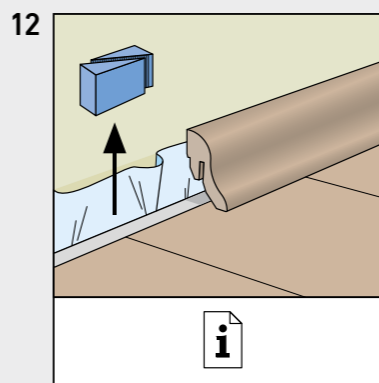

DYNAMIC PLUS

BY SWISS KRONO GROUP

SWISS KRONO TEX GMBH & CO. KG
 Wittstocker Chaussee 1
 D-16909 Heiligengrabe / Germany
www.swisskrono.de
www.swisskrono.com

REMOVAL

Installation clips:
 YouTube-Chanel
SWISS KRONO
 Heiligengrabe